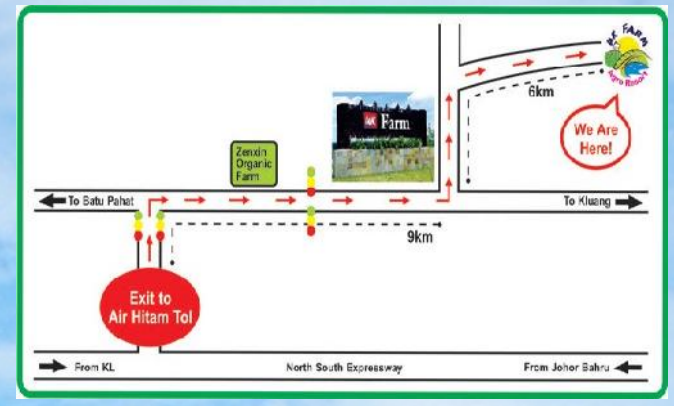

TROPICAL ARCADE

JAKUN VILLAGE

OSTRICH, DEER & RABBIT PARK

CHICKEN FARM

DUCK POND

MINI BUS FARM TOUR

PACKAGE INCLUDE:

ENTRANCE TICKET ANIMAL FEEDING SET GOAT MILK TASTING IN HOUSE GUIDE

OPTIONAL ACTIVITIES:

Horse Riding	
Horse Carting (Short Run)	
Sheep Challenge	
Night Tour	

**PLOT 8, PROJEK PERTANIAN MODERN KLUANG,
KM 13, JALAN BATU PAHAT,
86000 KLUANG, JOHOR, MALAYSIA.**

HORSE CARTING FARM TOUR

PACKAGE INCLUDE:

ENTRANCE TICKET ANIMAL FEEDING SET GOAT MILK TASTING

[Click here to Submit Enquiry](#) (UK-291217)